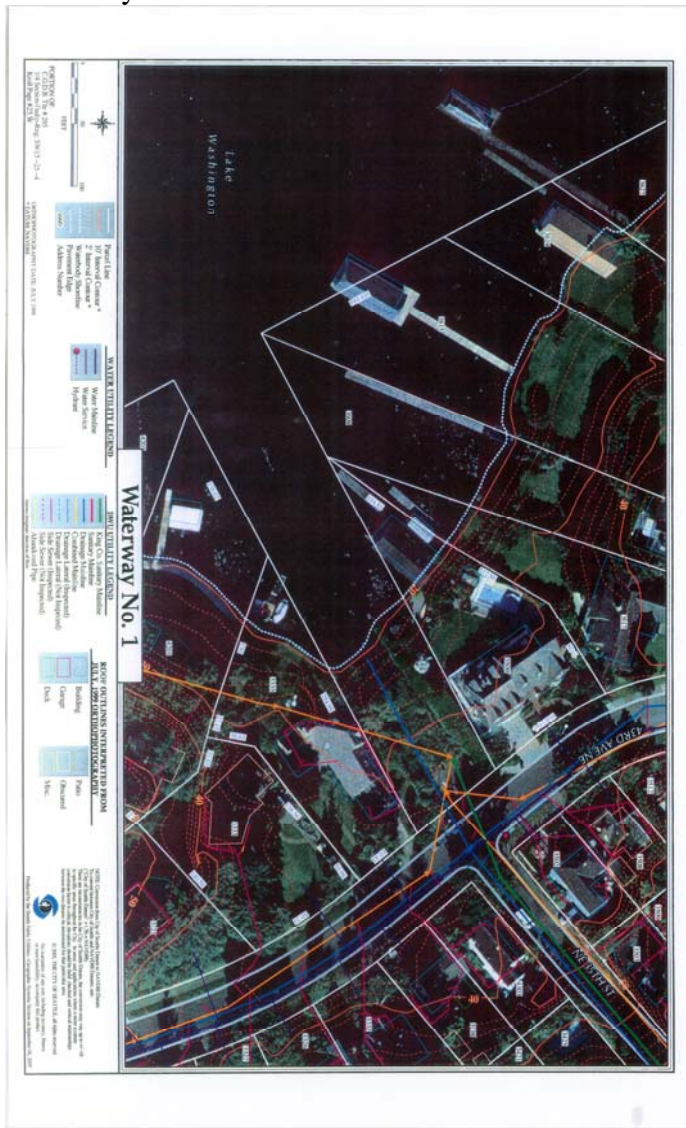

Waterway 1 Description

Map 1. Waterway 1 (City of Seattle, Seattle Public Utilities, 2005, using July, 1999 orthophotography)

Map 2: Laurelhurst map (Mapquest)

Photo: Outlook from the ferns (Elena Gettel)

Photo: Playfield (Gerald Gettel)

Photo: Boat launching (Gerald Gettel)

Photo: Nine baby ducks (Cynthia Butler)

Photo: Freshwater mussels (Judith Thornton)

Waterway 1

Playfield (Gerald Gettel)

Boat Launching (Gerald Gettel)